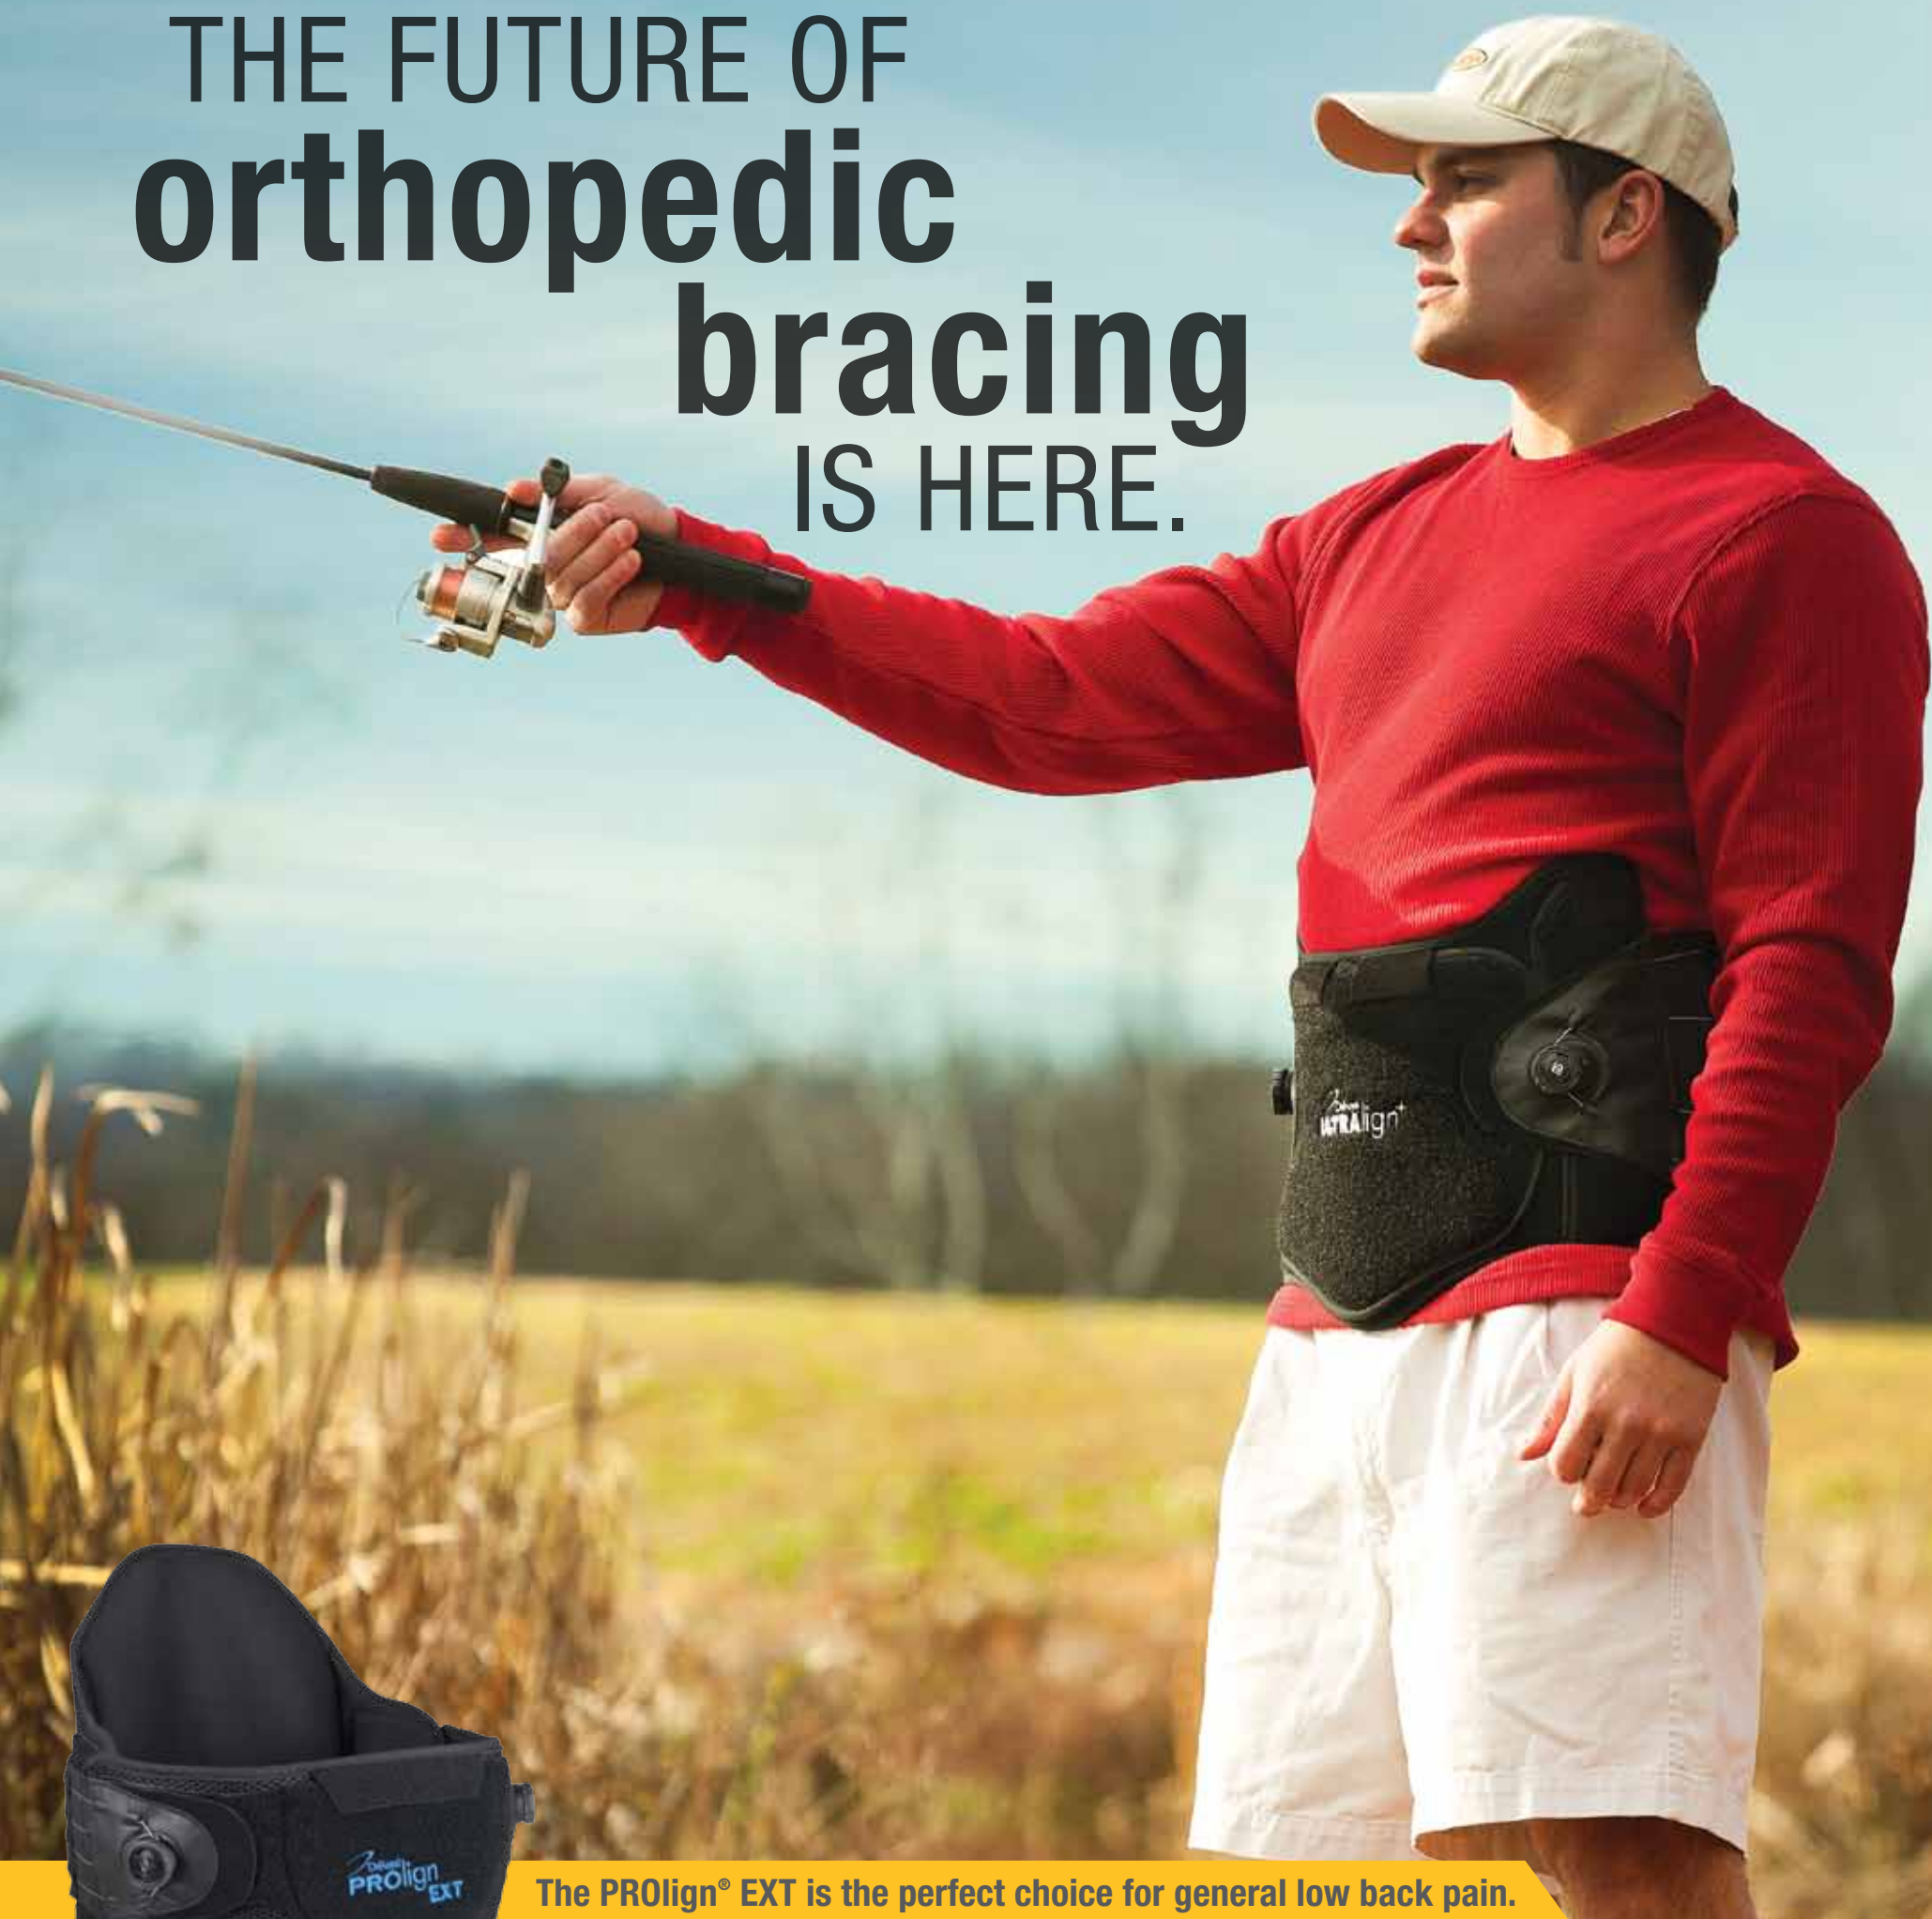

DeRoyal® Bracing

Powered by the Boa® Closure System

THE FUTURE OF
**orthopedic
bracing**
IS HERE.

The PROlign® EXT is the perfect choice for general low back pain.

- + MICRO-ADJUSTABILITY
- + POWERFUL CLOSURE
- + ON-THE-FLY ADJUSTMENT

The ULTRAlign® + LS0 is the dependable choice for most L1-L5 pathologies.

DeRoyal®
Improving Care. Improving Business.
WWW.DEROYAL.COM

 Boa® Closure System